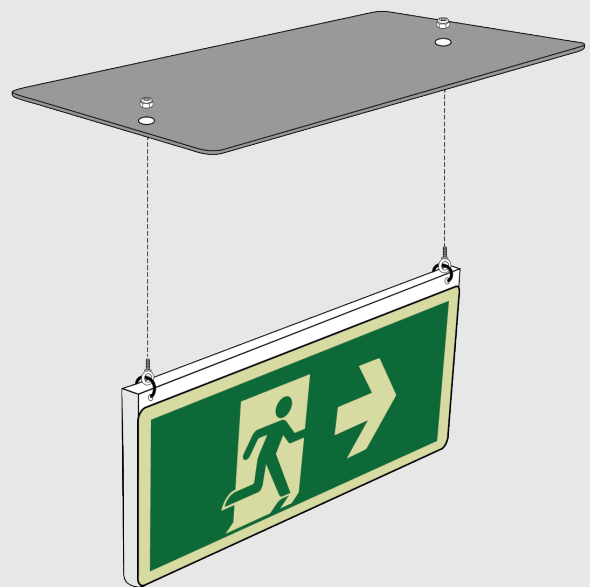

APOLLO MOUNTING OPTIONS

Suspended

Ceiling Mounted
(16m, 24m only)

Wall Mounted